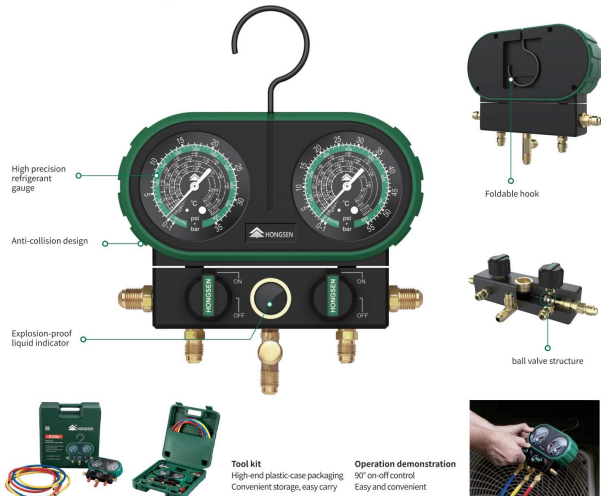

MANIFOLD GAUGE SET HS-MVS60/HS-M480

Product Characteristics

Dial gauge

Protective housing

- Anti-collision design

Knob

Hook

- Foldable hook
- Easy storage and hiding

Liquid indicator

- Explosion-proof liquid indicator